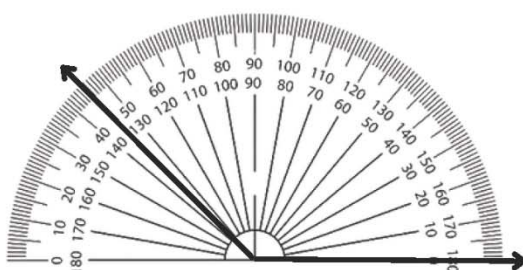

Name :

Class :

Measuring Angles

Use a protractor to measure acute, obtuse, right, and straight angles with - 5° Increments

1) Obtuse

Angle: 120°

2) Acute

Angle: 45°

3) Right

Angle: 90°

4) Straight

Angle: 180°

5) Obtuse

Angle: 135°

6) Acute

Angle: 80°