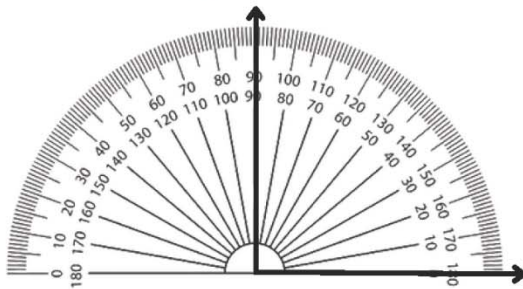

Name :

Class :

Measuring Angles

Use a protractor to measure acute, obtuse, right, and straight angles with - 5° Increments

1) Obtuse

Angle: 120°

2) Acute

Angle: 45°

3) Right

Angle: 90°

4) Straight

Angle: 180°

5) Obtuse

Angle: 135°

6) Acute

Angle: 80°