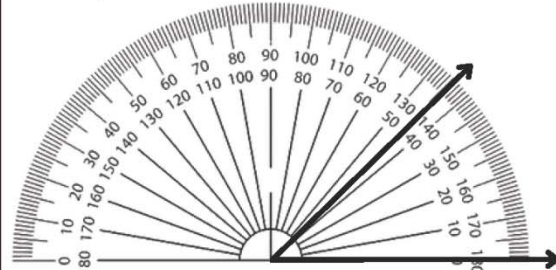

Name :

Class :

Measuring Angles

Use a protractor to measure acute, obtuse, right, and straight angles with - 5° Increments

1) Obtuse

Angle: 120°

2) Acute

Angle: 45°

3) Right

Angle: 90°

4) Straight

Angle: 180°

5) Obtuse

Angle: 135°

6) Acute

Angle: 80°