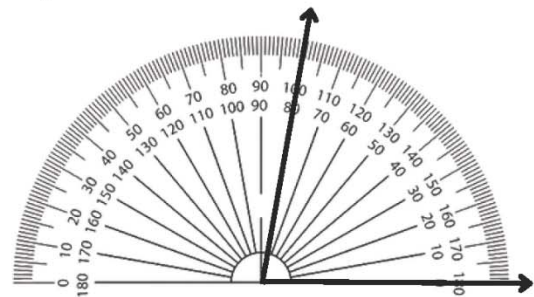

Name :

Class :

Measuring Angles

Use a protractor to measure acute, obtuse, right, and straight angles with - 5° Increments

1) Obtuse

Angle: 120°

2) Acute

Angle: 45°

3) Right

Angle: 90°

4) Straight

Angle: 180°

5) Obtuse

Angle: 135°

6) Acute

Angle: 80°