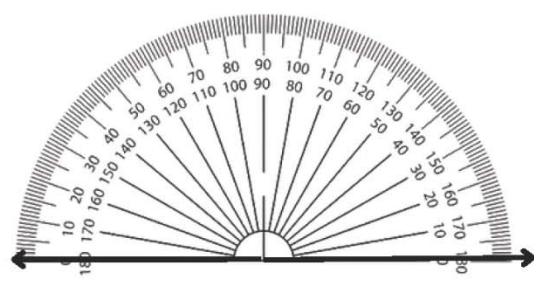

Name :

Class :

Measuring Angles

Use a protractor to measure acute, obtuse, right, and straight angles with - 5° Increments

1) Obtuse

Angle: 120°

2) Acute

Angle: 45°

3) Right

Angle: 90°

4) Straight

Angle: 180°

5) Obtuse

Angle: 135°

6) Acute

Angle: 80°