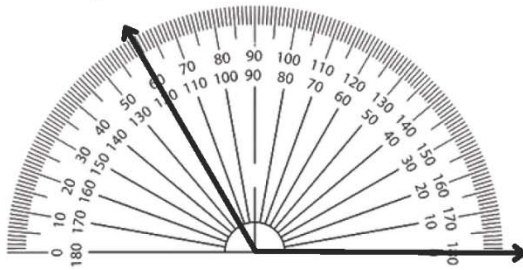

Name :

Class :

Measuring Angles

Use a protractor to measure acute, obtuse, right, and straight angles with - 5° Increments

1) Obtuse

Angle: 120°

2) Acute

Angle: 45°

3) Right

Angle: 90°

4) Straight

Angle: 180°

5) Obtuse

Angle: 135°

6) Acute

Angle: 80°