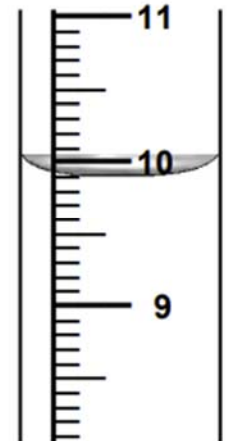

## Inch Based Rain Gauges Answer Key

Read each of the rain gauges below.

7.1 inches

8.4 inches

10.2 inches

4.7 inches

8.8 inches

9.8 inches

9.7 inches

9.9 inches