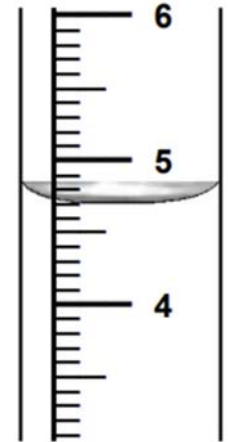

## Inch Based Rain Gauges Answer Key

Read each of the rain gauges below.

7.1 inches

8.4 inches

10.2 inches

4.7 inches

8.8 inches

9.8 inches

9.7 inches

9.9 inches