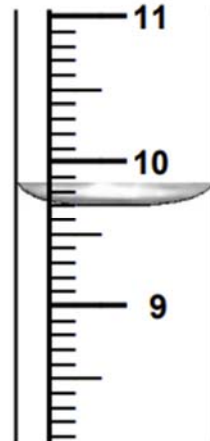

## Inch Based Rain Gauges Answer Key

Read each of the rain gauges below.

7.1 inches

8.4 inches

10.2 inches

4.7 inches

8.8 inches

9.8 inches

9.7 inches

9.9 inches