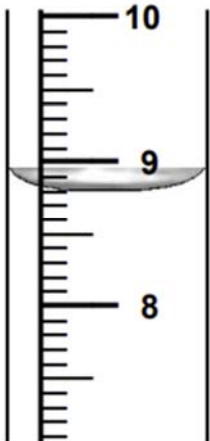

## Inch Based Rain Gauges Answer Key

Read each of the rain gauges below.

7.1 inches

8.4 inches

10.2 inches

4.7 inches

8.8 inches

9.8 inches

9.7 inches

9.9 inches