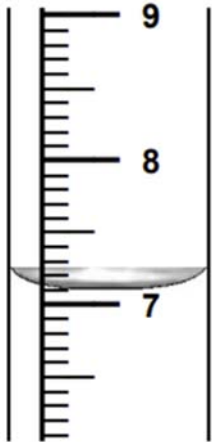

## Inch Based Rain Gauges Answer Key

Read each of the rain gauges below.

7.1 inches

8.4 inches

10.2 inches

4.7 inches

8.8 inches

9.8 inches

9.7 inches

9.9 inches