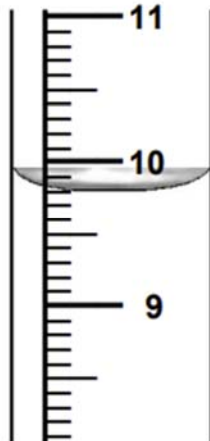

## Inch Based Rain Gauges Answer Key

Read each of the rain gauges below.

7.1 inches

8.4 inches

10.2 inches

4.7 inches

8.8 inches

9.8 inches

9.7 inches

9.9 inches