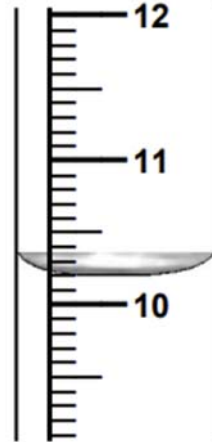

## Inch Based Rain Gauges Answer Key

Read each of the rain gauges below.

7.1 inches

8.4 inches

10.2 inches

4.7 inches

8.8 inches

9.8 inches

9.7 inches

9.9 inches