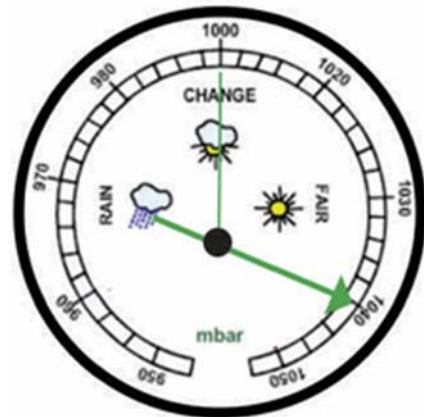

## Reading Pressure Answer Key

Write the current barometric pressure.

Pressure 1040 mbar

Pressure 984 mbar

Pressure 1043-1044 mbar