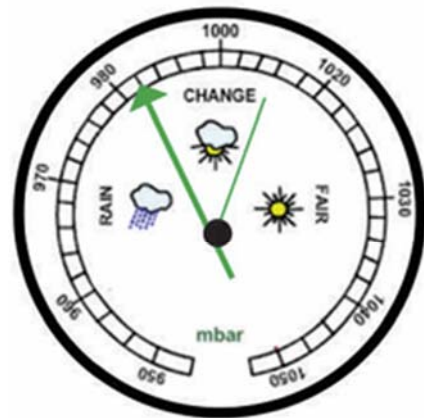

## Reading Pressure Answer Key

Write the current barometric pressure.

Pressure 1040 mbar

Pressure 984 mbar

Pressure 1043-1044 mbar