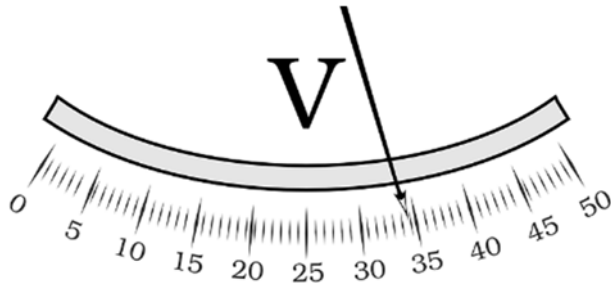

## Real Life Dial Gauges Answer Key

Read the measurements of all the dial gauges.

34

3.3

16.67%

96°F or 36°C