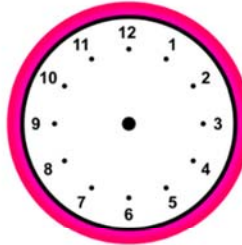

# Estimating Time

Estimate and draw hands to the nearest quarter hour.

1)

08:02

2)

03:13

3)

12:55