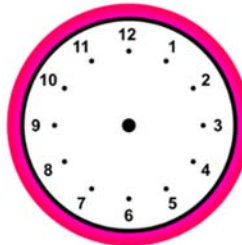

Name _____

Estimating Time

Estimate and draw hands to the nearest quarter hour.

1)

08:02

2)

03:13

3)

12:55

4)

05:43

5)

07:27

6)

11:49

Estimate the following time to the nearest quarter hour.

7)

8)

9)