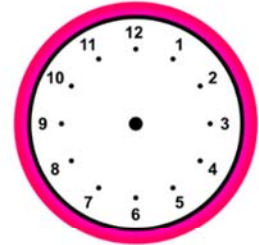

# Estimating Time

Estimate and draw hands to the nearest quarter hour.

1)

08:02

2)

03:13

3)

12:55